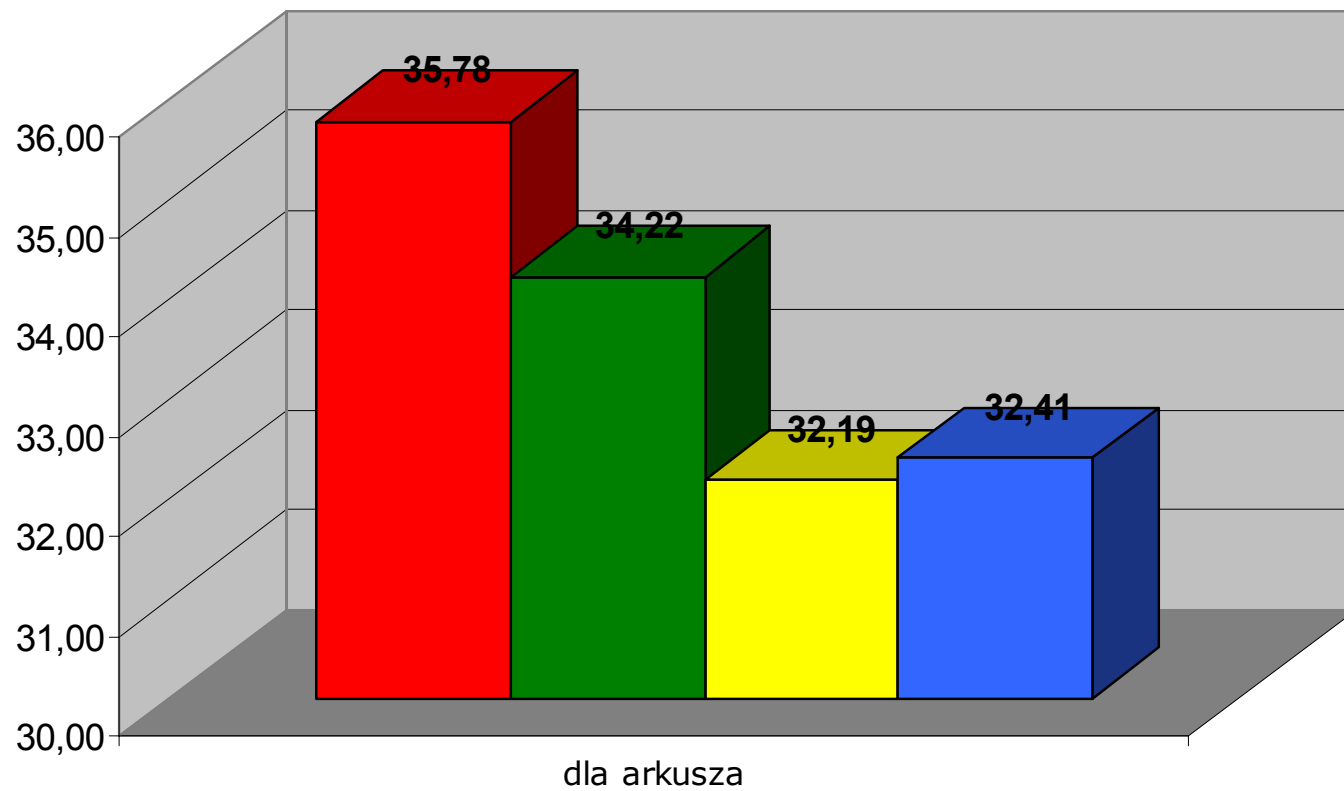

WYNIKI OGÓLNE CZĘŚCI HUMANISTYCZNEJ 2006

■ Szkoła ■ Gmina ■ Powiat ■ Województwo